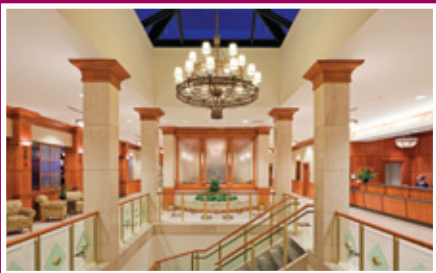

CROWNE PLAZA[®]
PHILADELPHIA - KING OF PRUSSIA

Meeting Packages

With over 24,000 square feet of flexible meeting space including the largest lobby-level ballroom in King of Prussia, The Crowne Plaza Valley Forge is undoubtedly, the premier hotel to choose for your next meeting! Additionally, the Liberty Conference Center is conveniently located within the hotel and is a member of the International Association of Conference Centers (IACC).