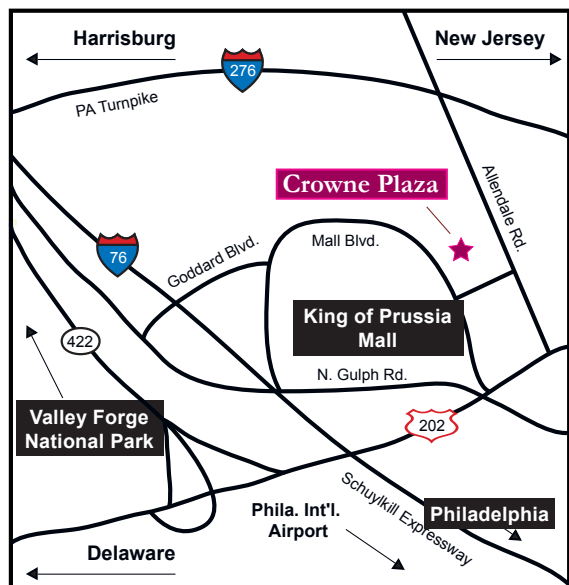

Crowne Plaza, The Ideal Location

The King of Prussia Mall

The Crowne Plaza Philadelphia Valley Forge is perfectly situated directly across from The King of Prussia Mall, the largest enclosed retail shopping mall in the United States. Valley Forge National Historical Park, site of Washington's troops winter encampment during the Revolutionary War, is located less than two miles away. Downtown Philadelphia is less than 20 miles away.

Philadelphia

Valley Forge National Park

Easily Accessible

Convenient from the Pennsylvania Turnpike (I-276 & I-476), the Schuylkill Expressway (I-76), Route 202 & 422. Located less than 20 miles to Historic Downtown Philadelphia. Parking is complimentary.

King of Prussia Area Map

Popular Area Attractions

Historical: Valley Forge National Park, Yellow Springs

Shopping: King of Prussia Mall, Philadelphia Premium Outlets, Crate & Barrel, Village of Wayne

Dining: Maggiano's, Morton's, Sullivan's, Bahama Breeze, Creed's, Legal Seafood, Kildare's Irish Pub