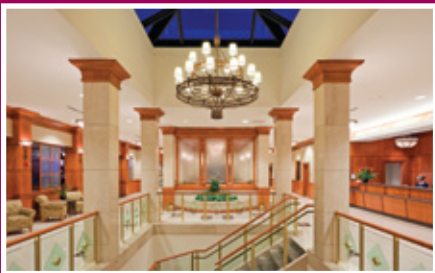

CROWNE PLAZA[®]
PHILADELPHIA - KING OF PRUSSIA

Meeting Packages

With over 24,000 square feet of flexible meeting space including the largest lobby-level ballroom in King of Prussia, The Crowne Plaza Valley Forge is undoubtedly, the premier hotel to choose for your next meeting! Additionally, the Liberty Conference Center is conveniently located within the hotel and is a member of the International Association of Conference Centers (IACC).